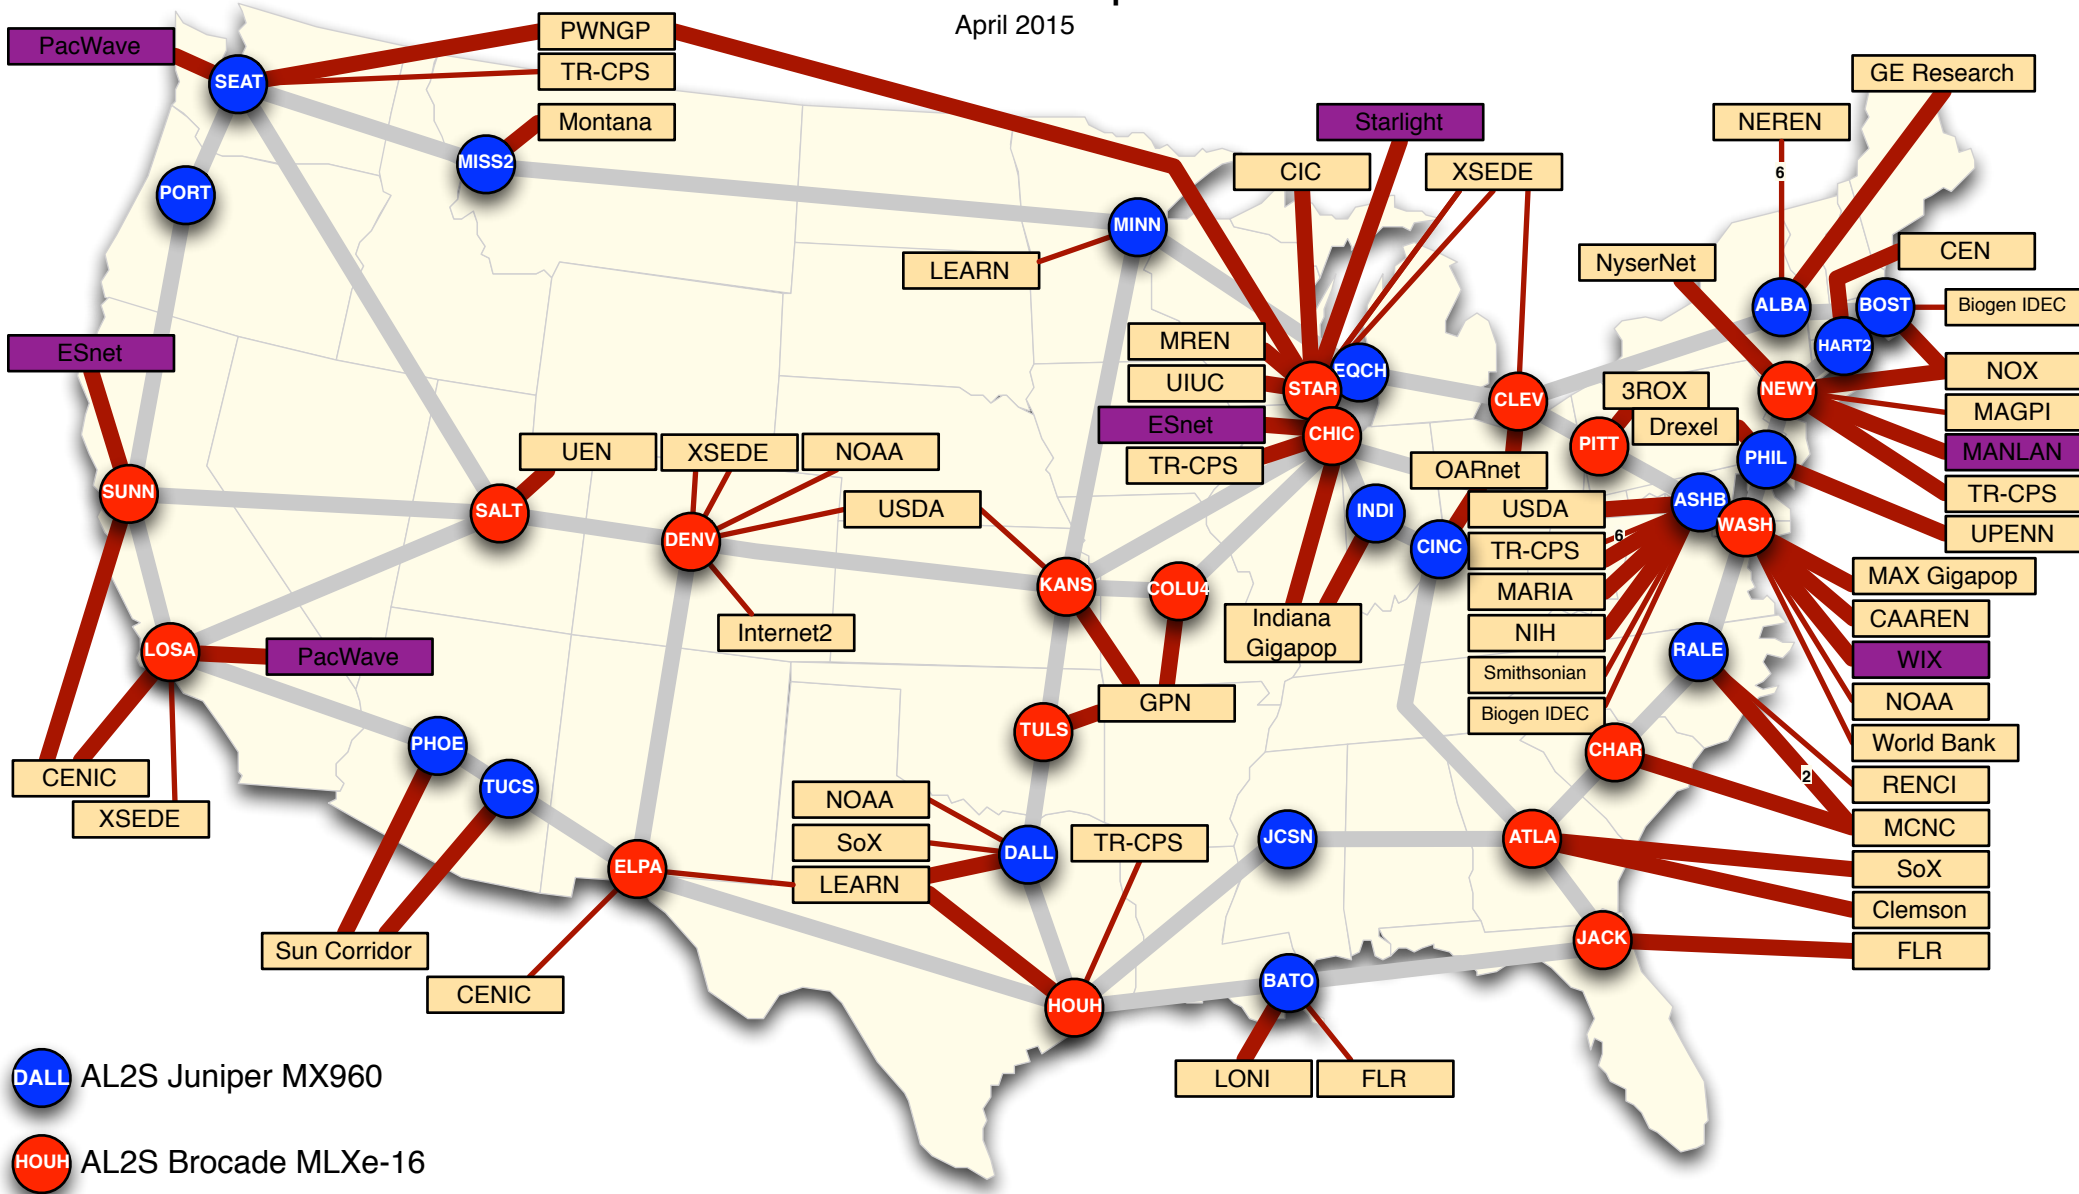

# Internet2 Network

## Advanced Layer2 Services Connector Map

April 2015

**DALL** AL2S Juniper MX960

**HOUH** AL2S Brocade MLXe-16

Exchange Points

10G

Connector

100G