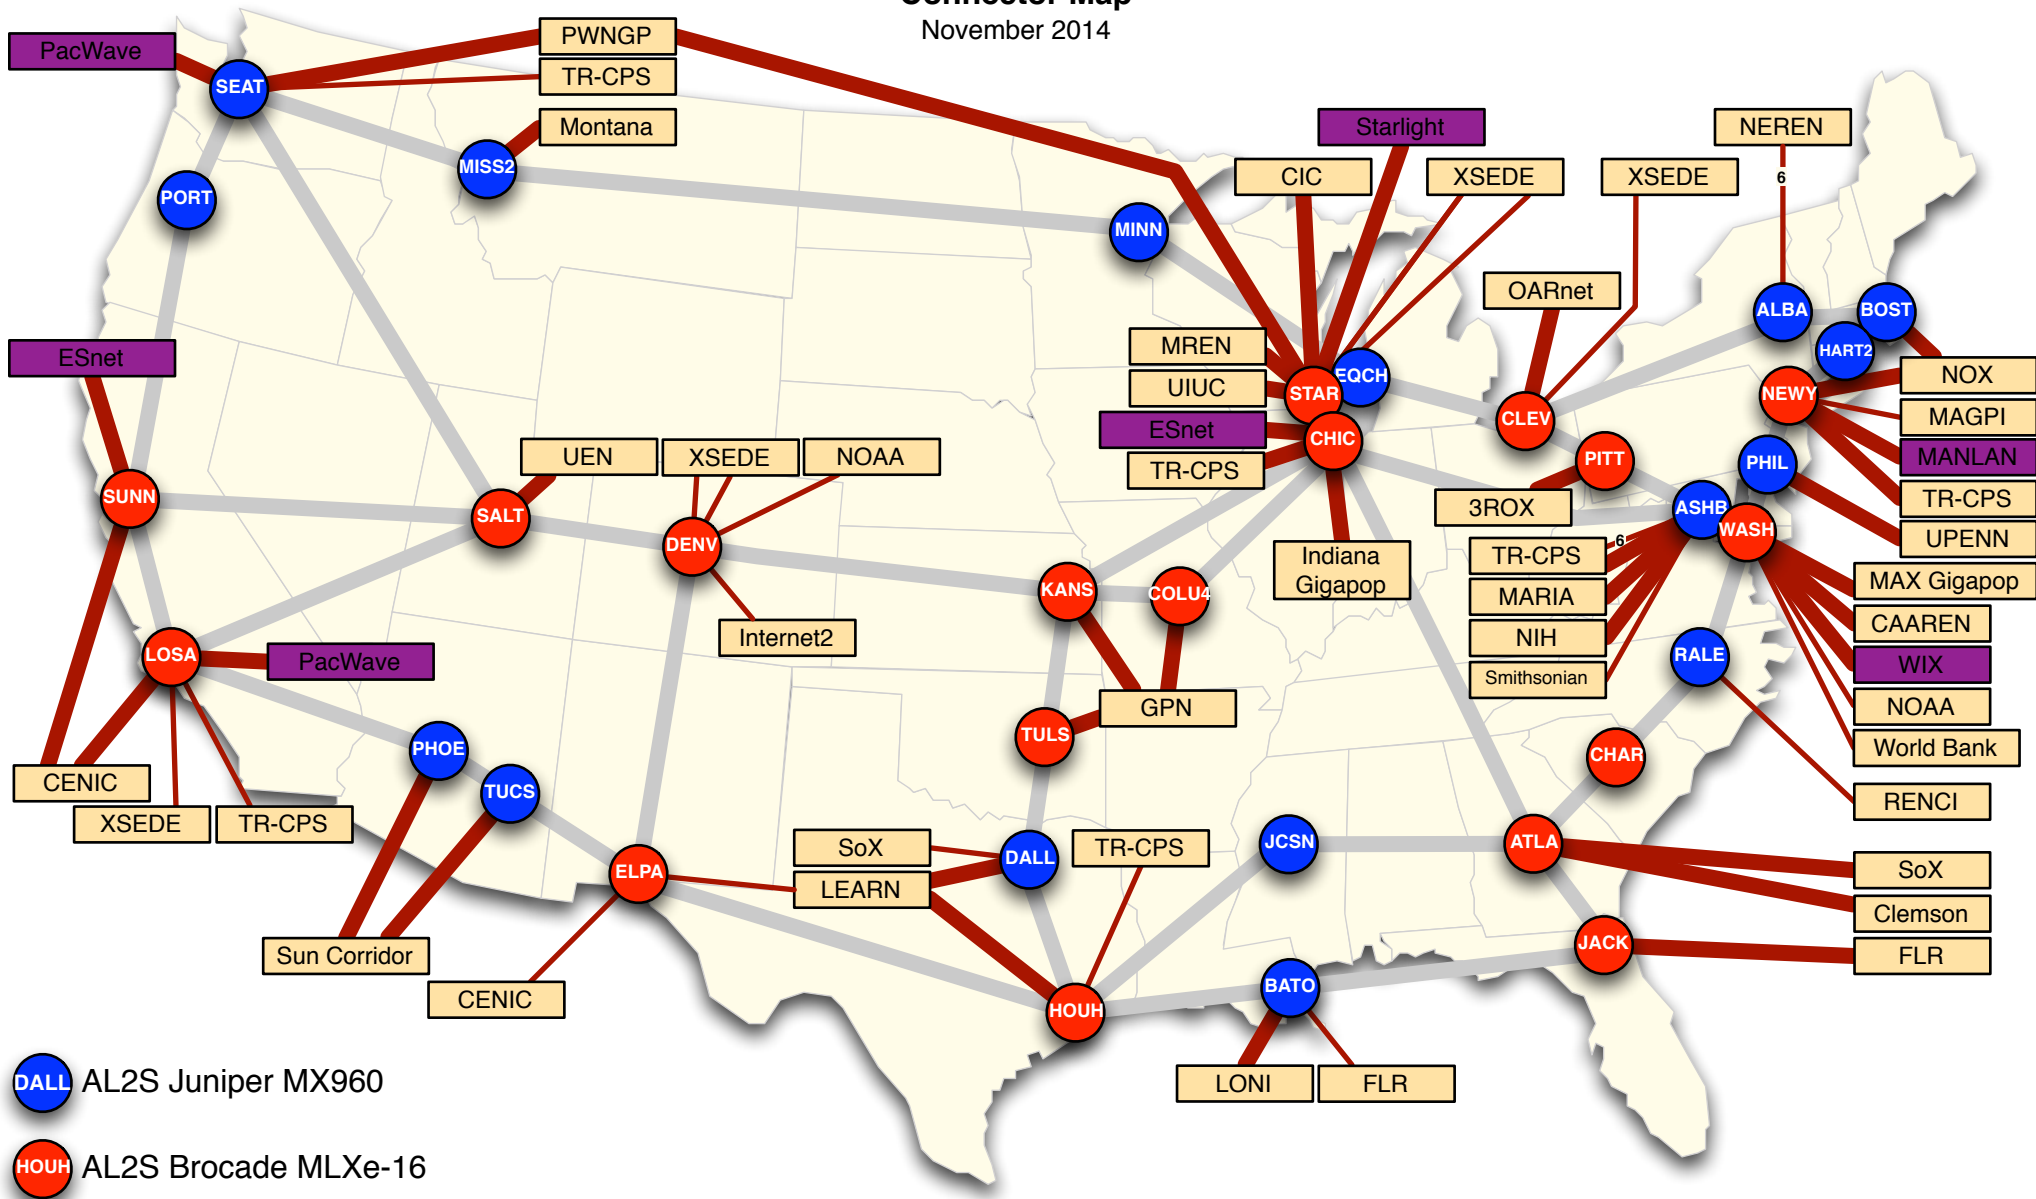

Internet2 Network

Advanced Layer2 Services Connector Map

November 2014

DALL AL2S Juniper MX960

HOUH AL2S Brocade MLXe-16

Exchange Points (purple box)
Connector (yellow box)

— 10G
— 100G