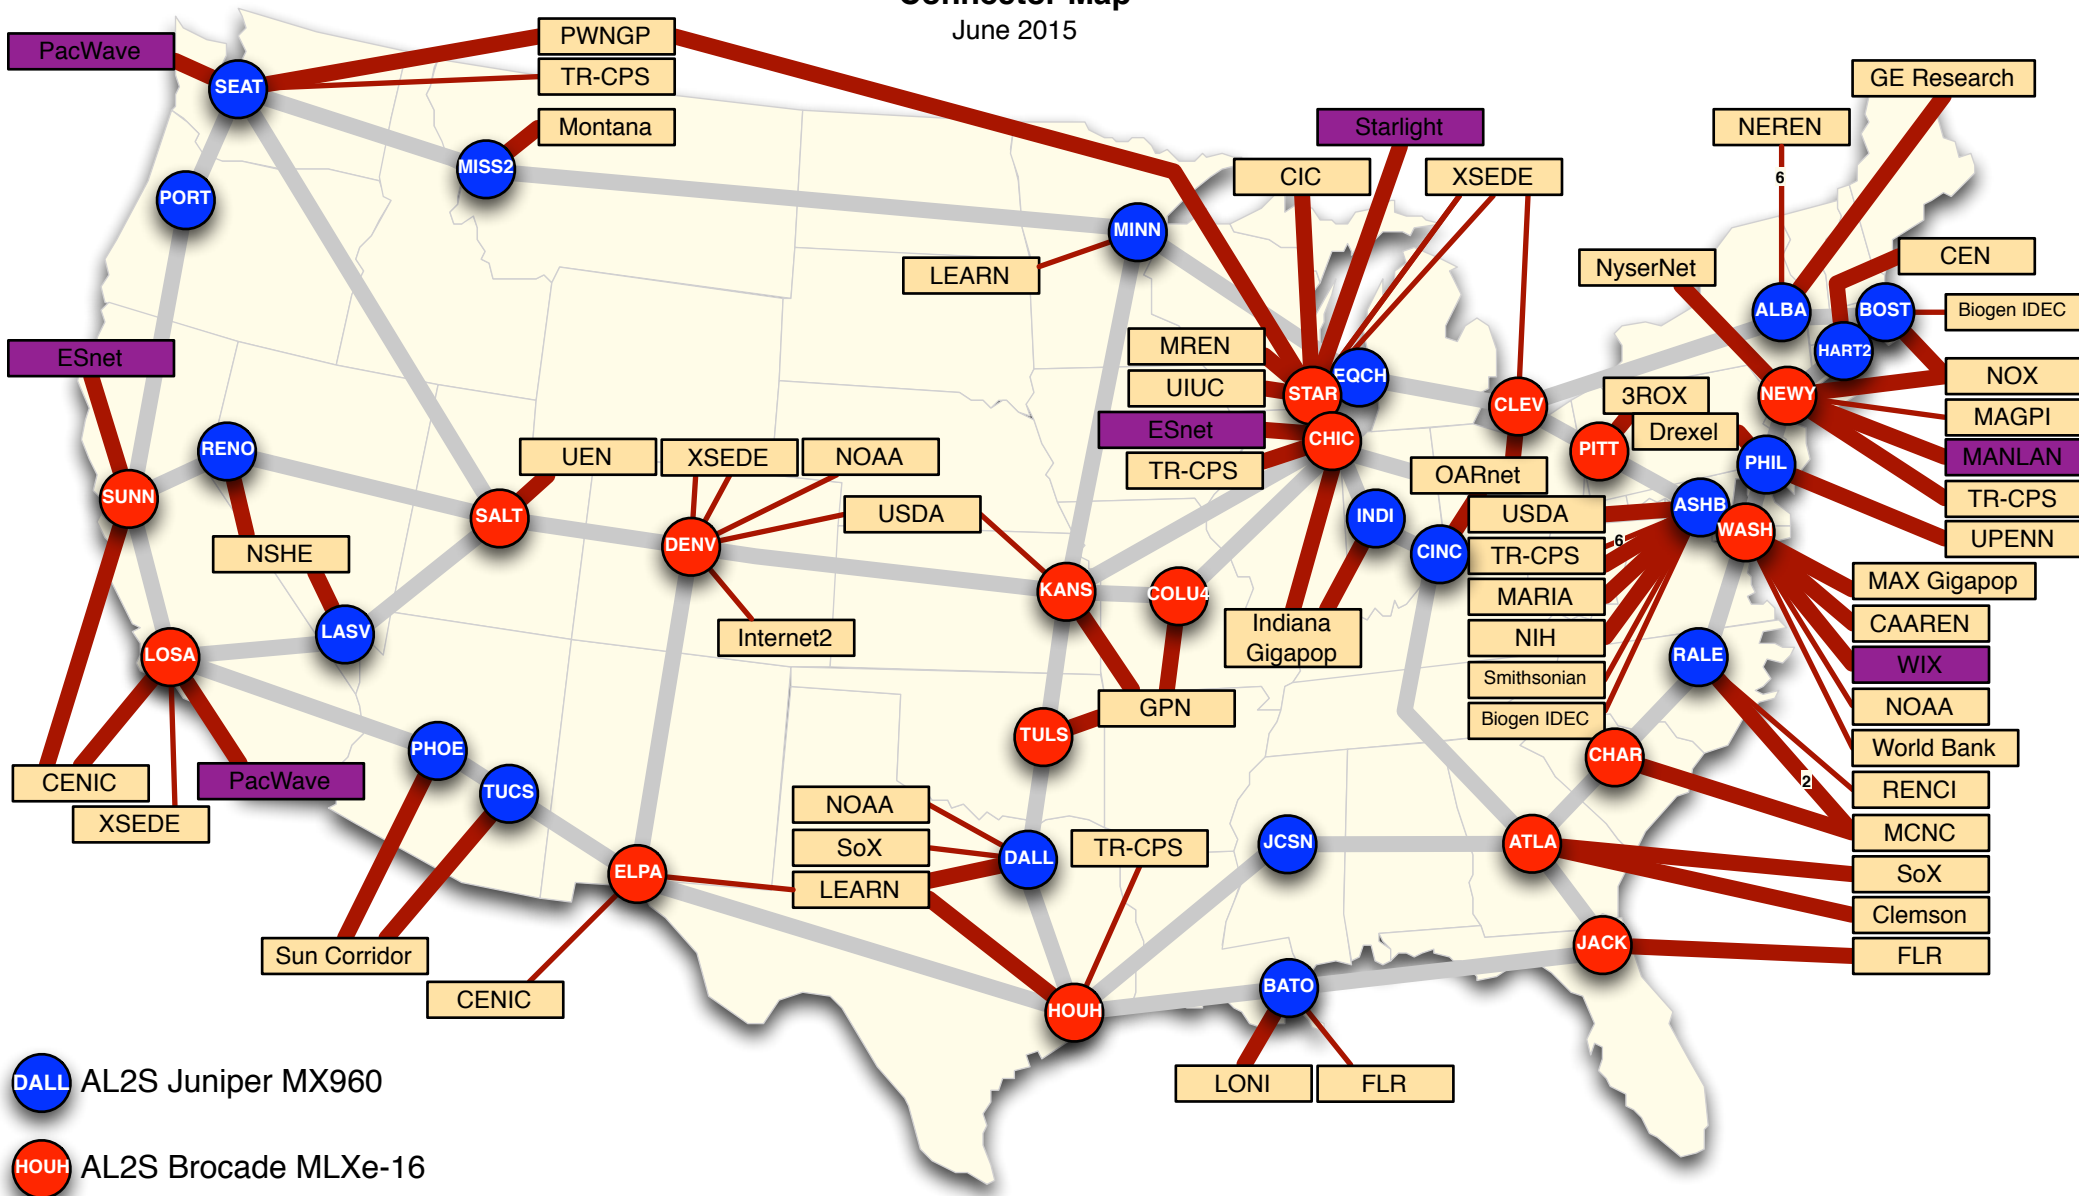

# Internet2 Network

## Advanced Layer2 Services Connector Map

June 2015

**DALL** AL2S Juniper MX960

**HOUH** AL2S Brocade MLXe-16

Exchange Points

10G

Connector

100G