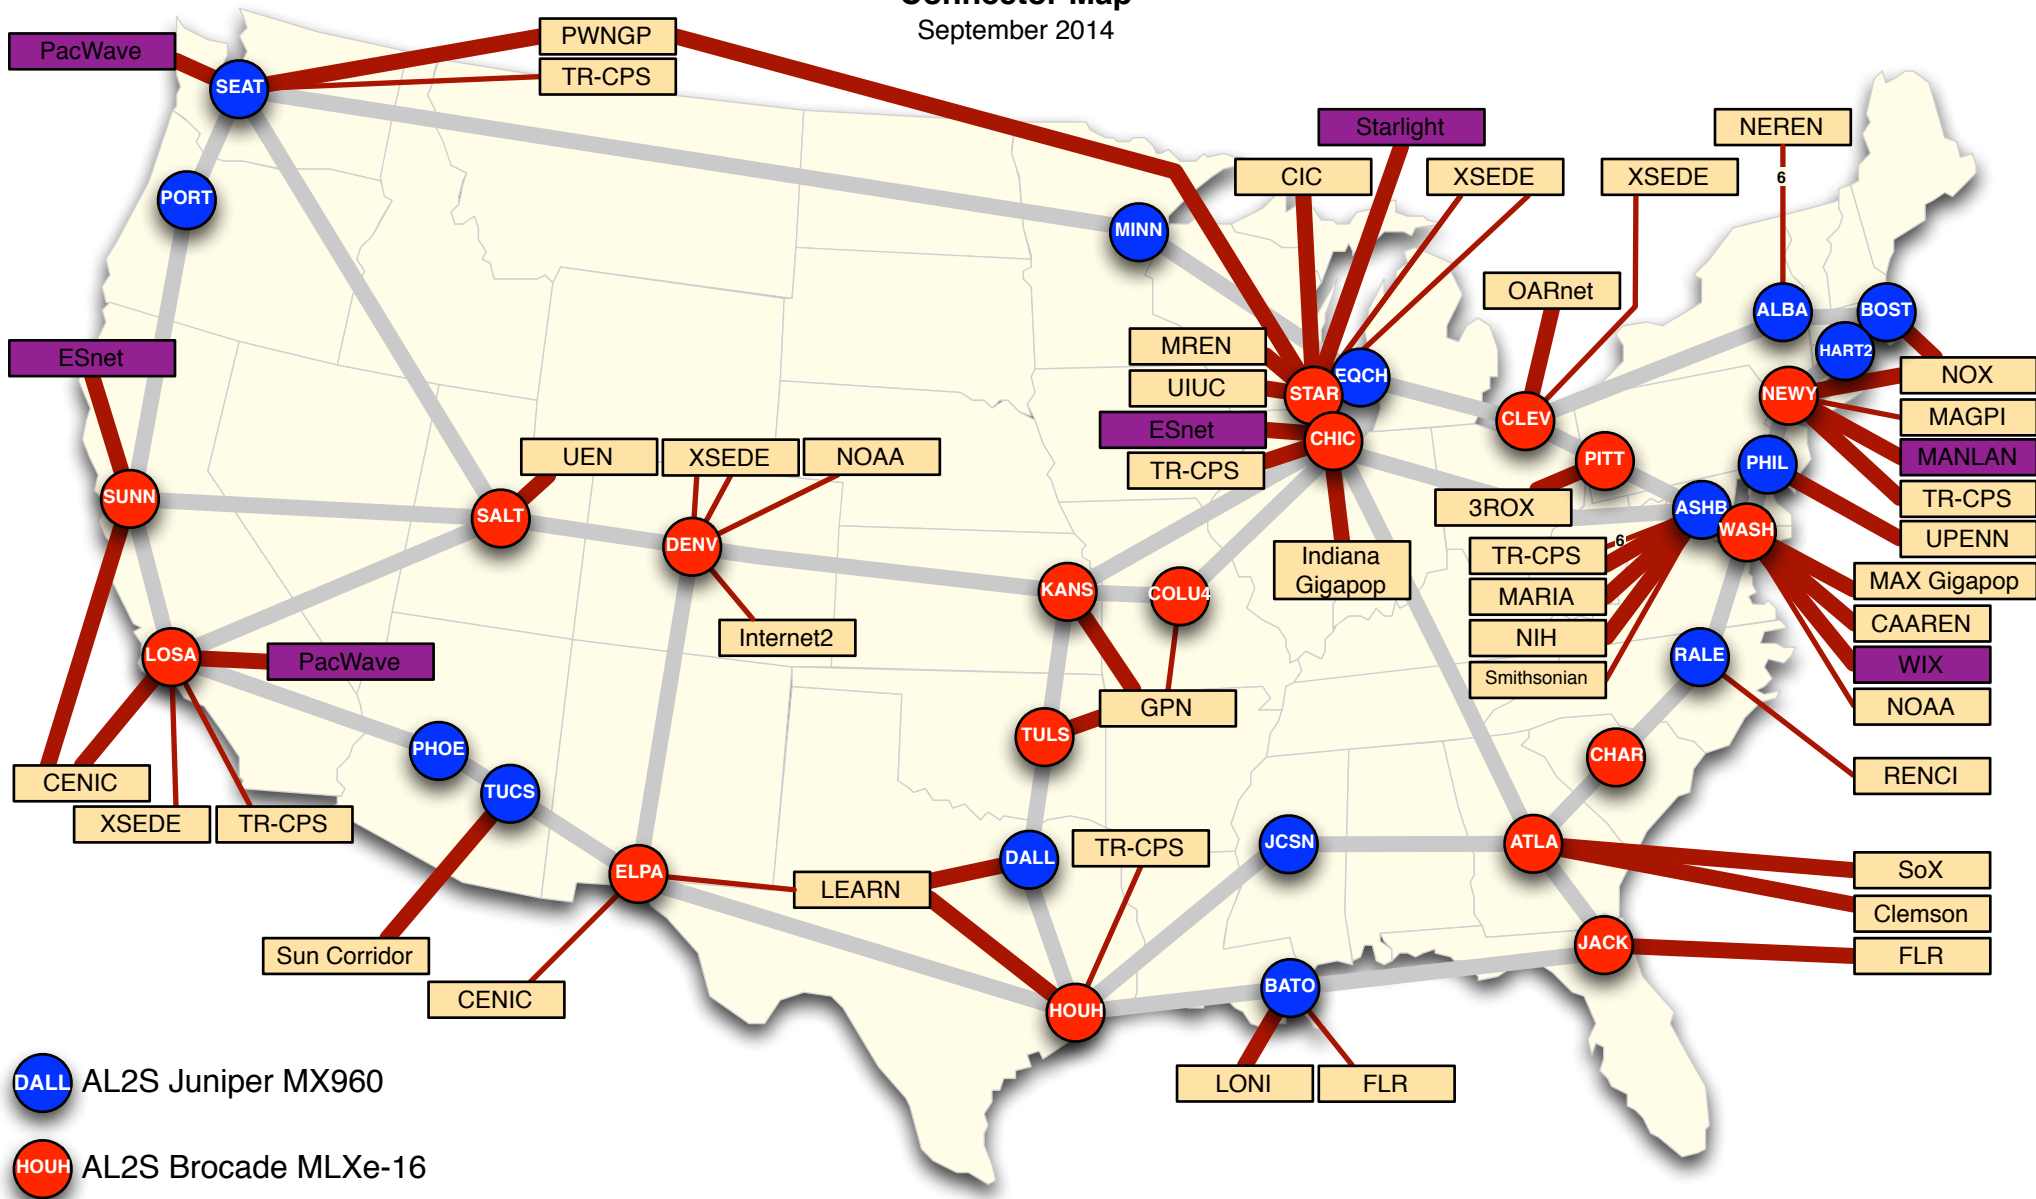

Internet2 Network

Advanced Layer2 Services Connector Map

September 2014

- DALL** AL2S Juniper MX960
- HOUH** AL2S Brocade MLXe-16

Exchange Points		10G
Connector		100G