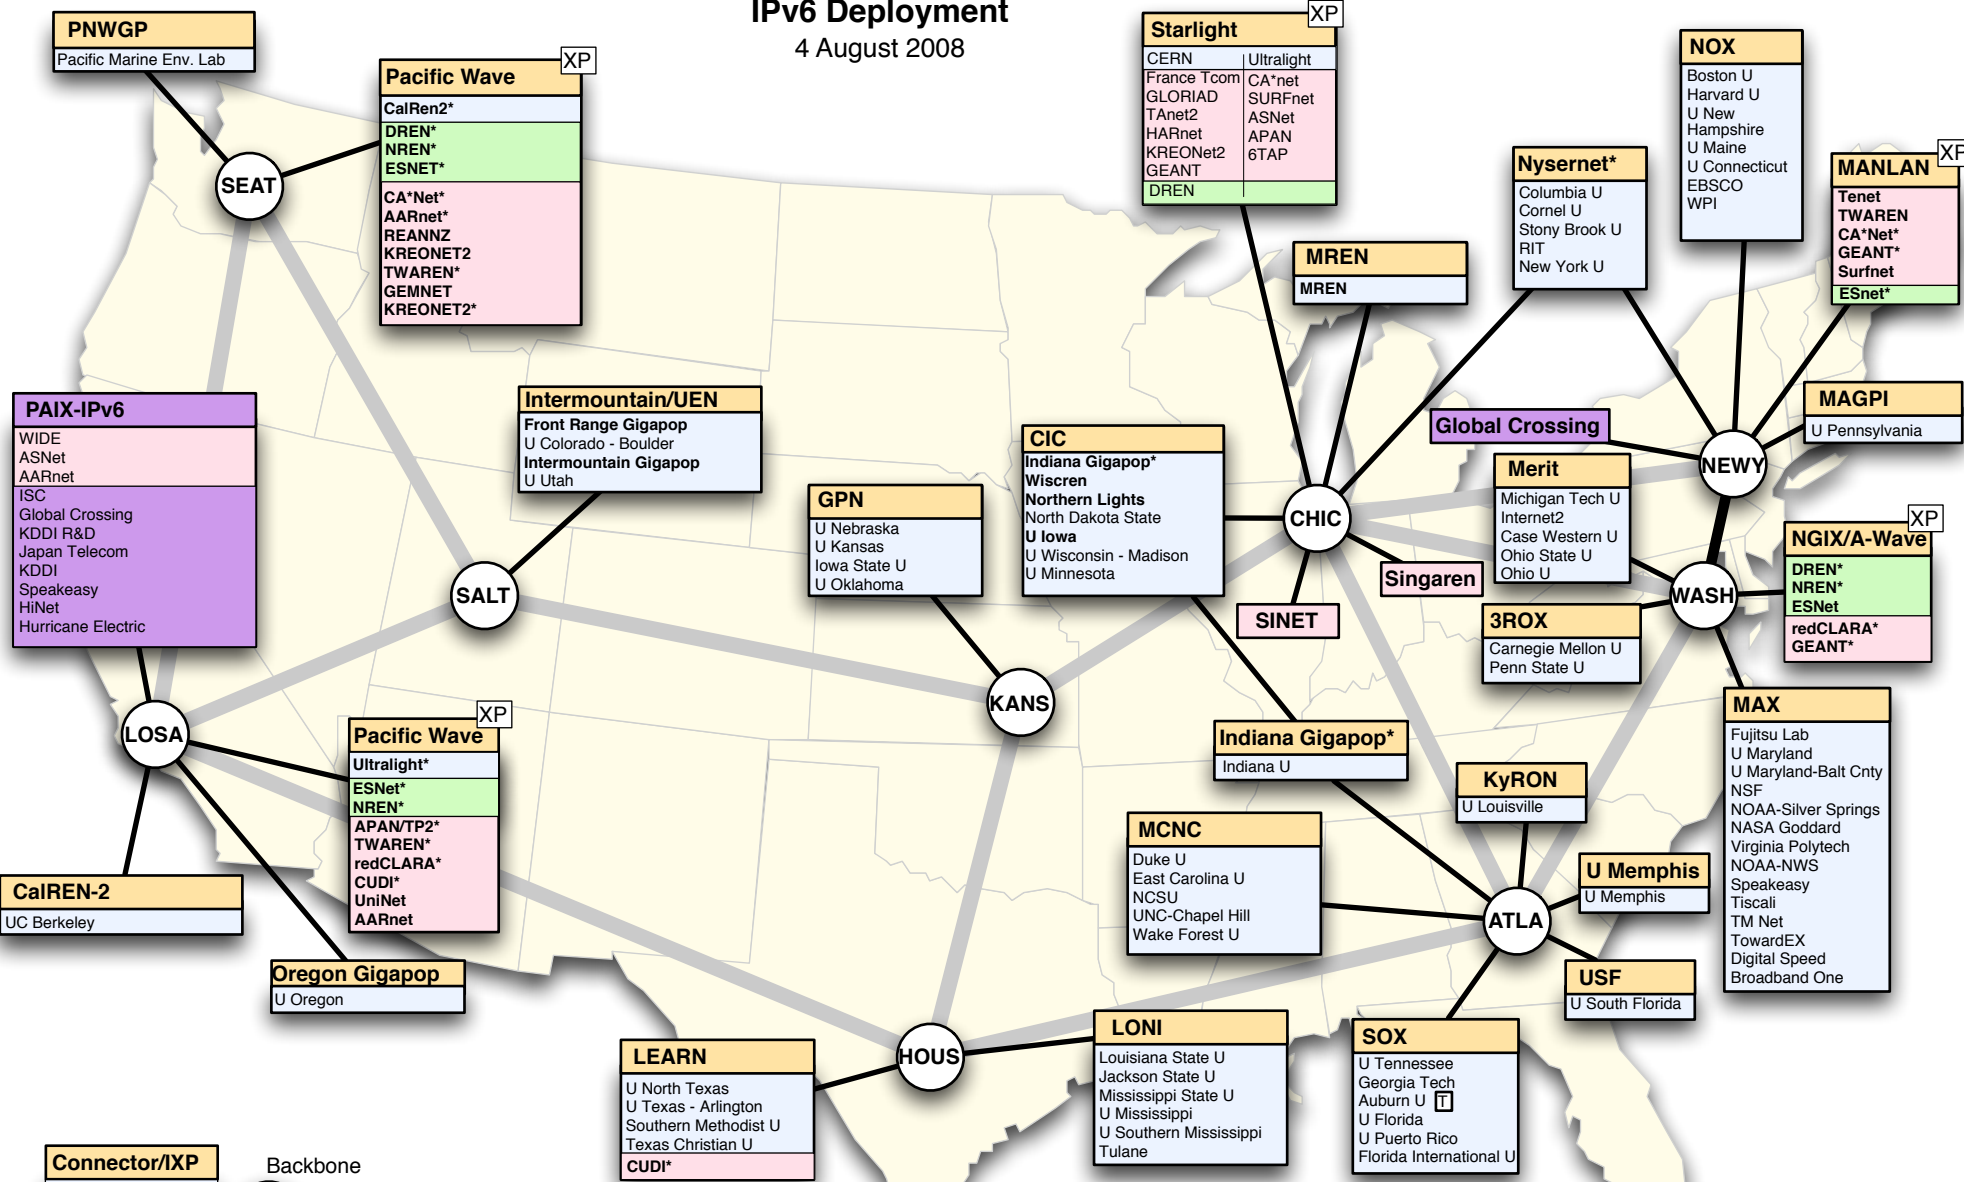

Internet2 Network

IPv6 Deployment
4 August 2008

Connector/IXP

- US Participant
- Federal Network Peer
- International Peer
- Commercial Peer

Core Node

Legend:

- ☐ Tunnel IPv6
- ☒ Direct BGP Session
- * = Multihomed
- XP Exchange Point