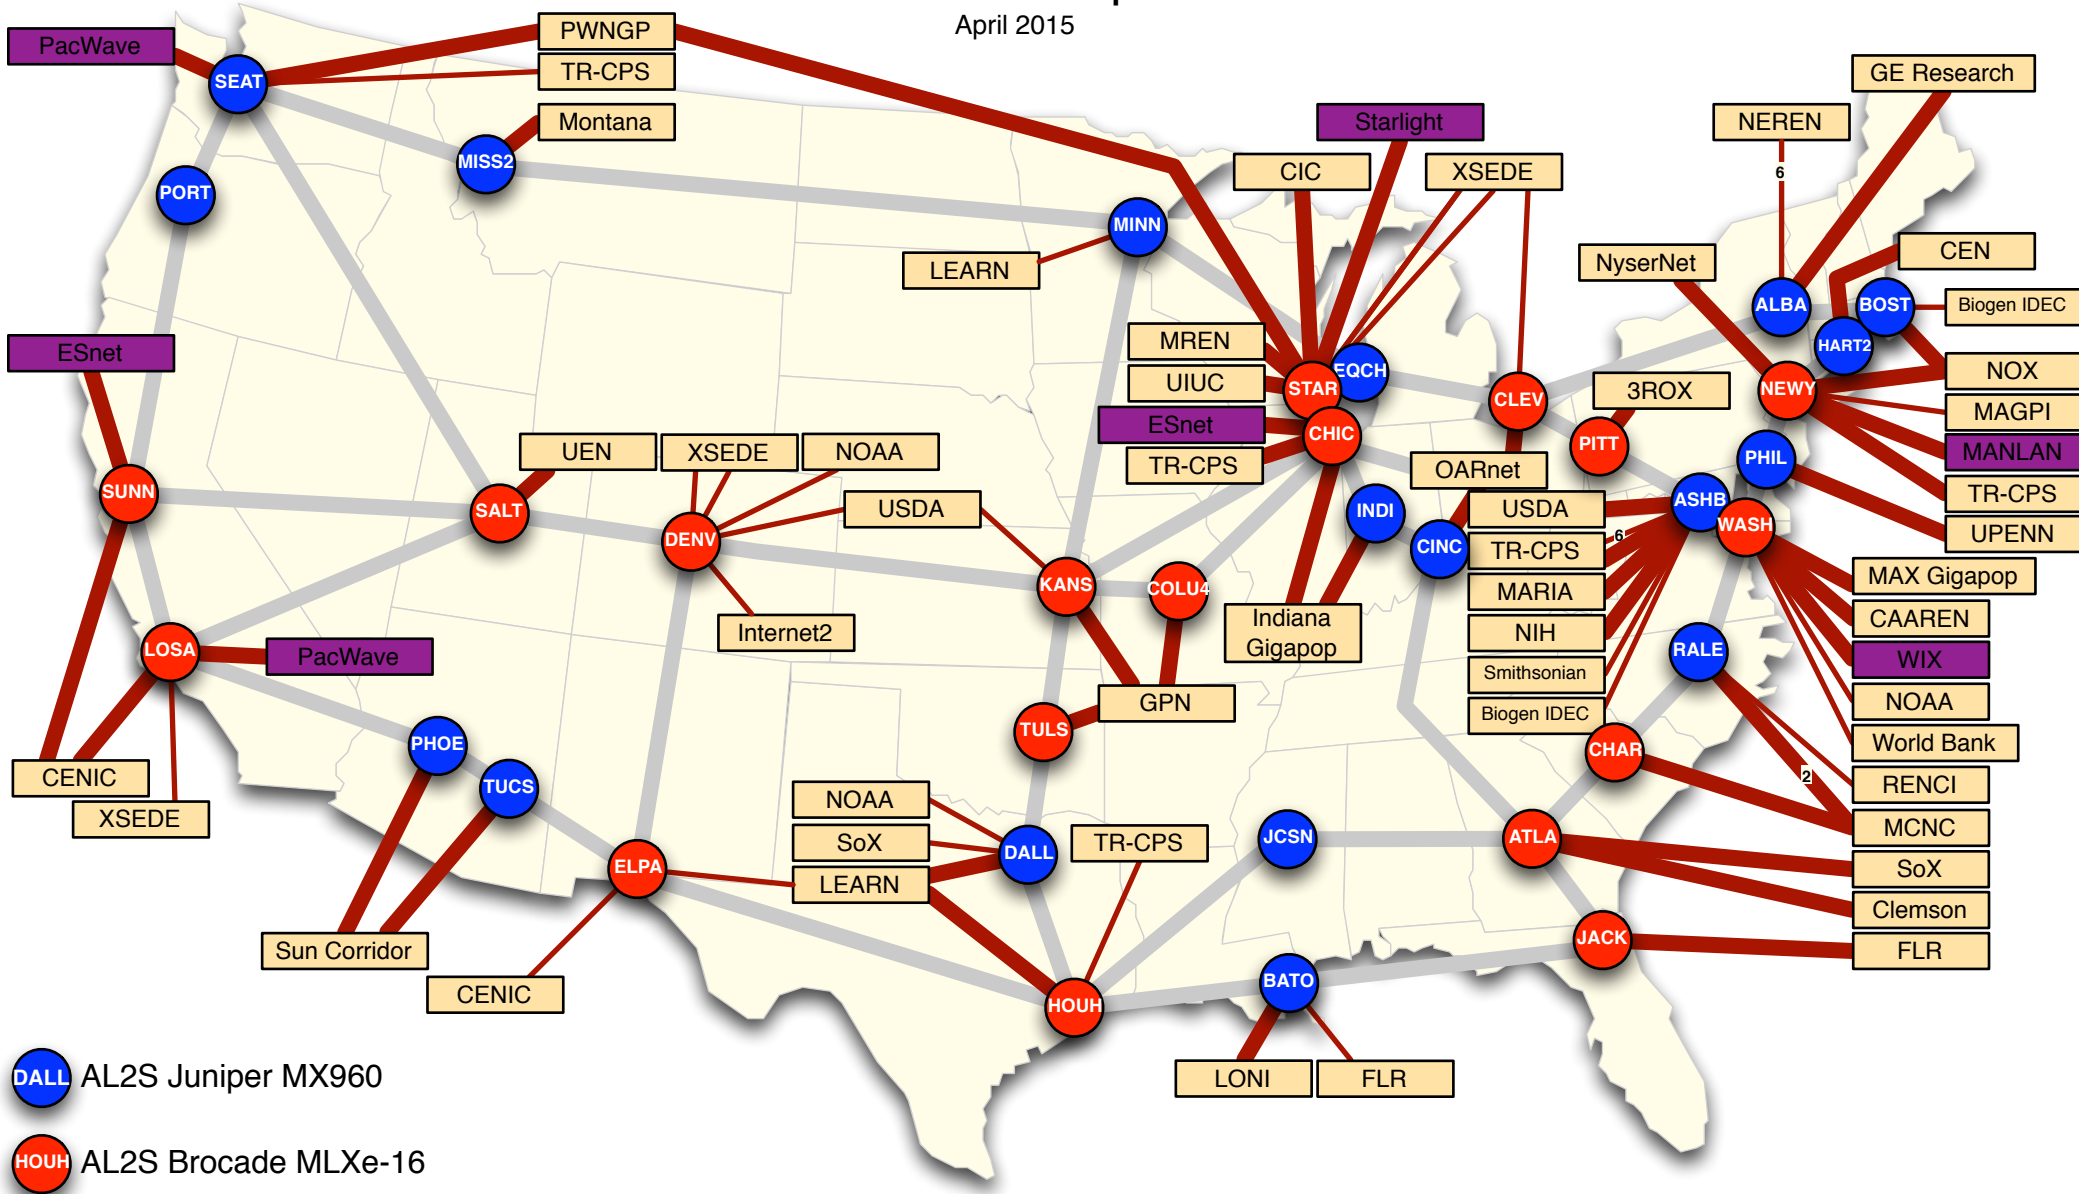

Internet2 Network

Advanced Layer2 Services Connector Map

April 2015

Exchange Points

10G

Connector

100G