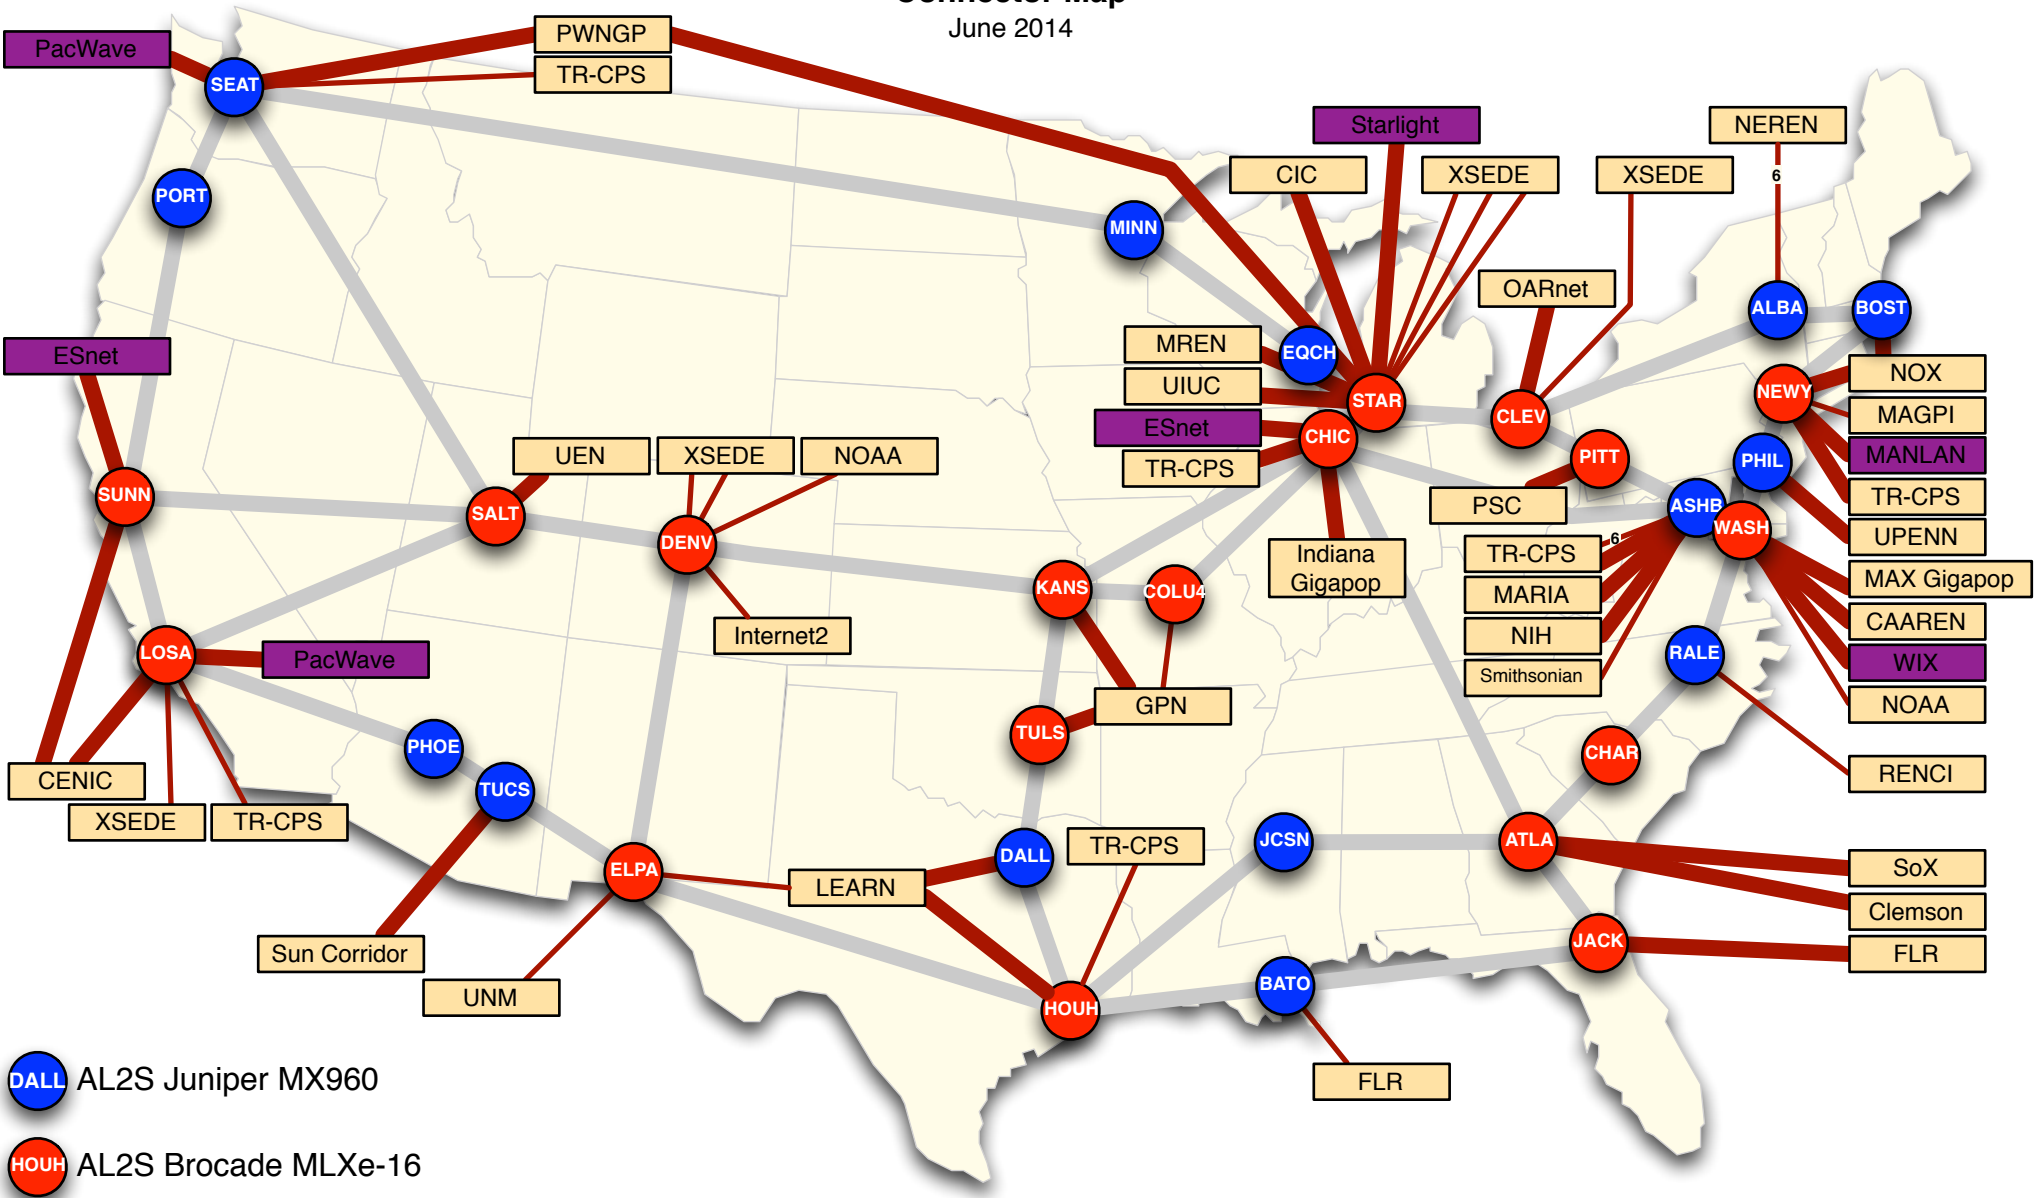

Internet2 Network

Advanced Layer2 Services Connector Map

June 2014

Exchange Points

Connector

10G

100G