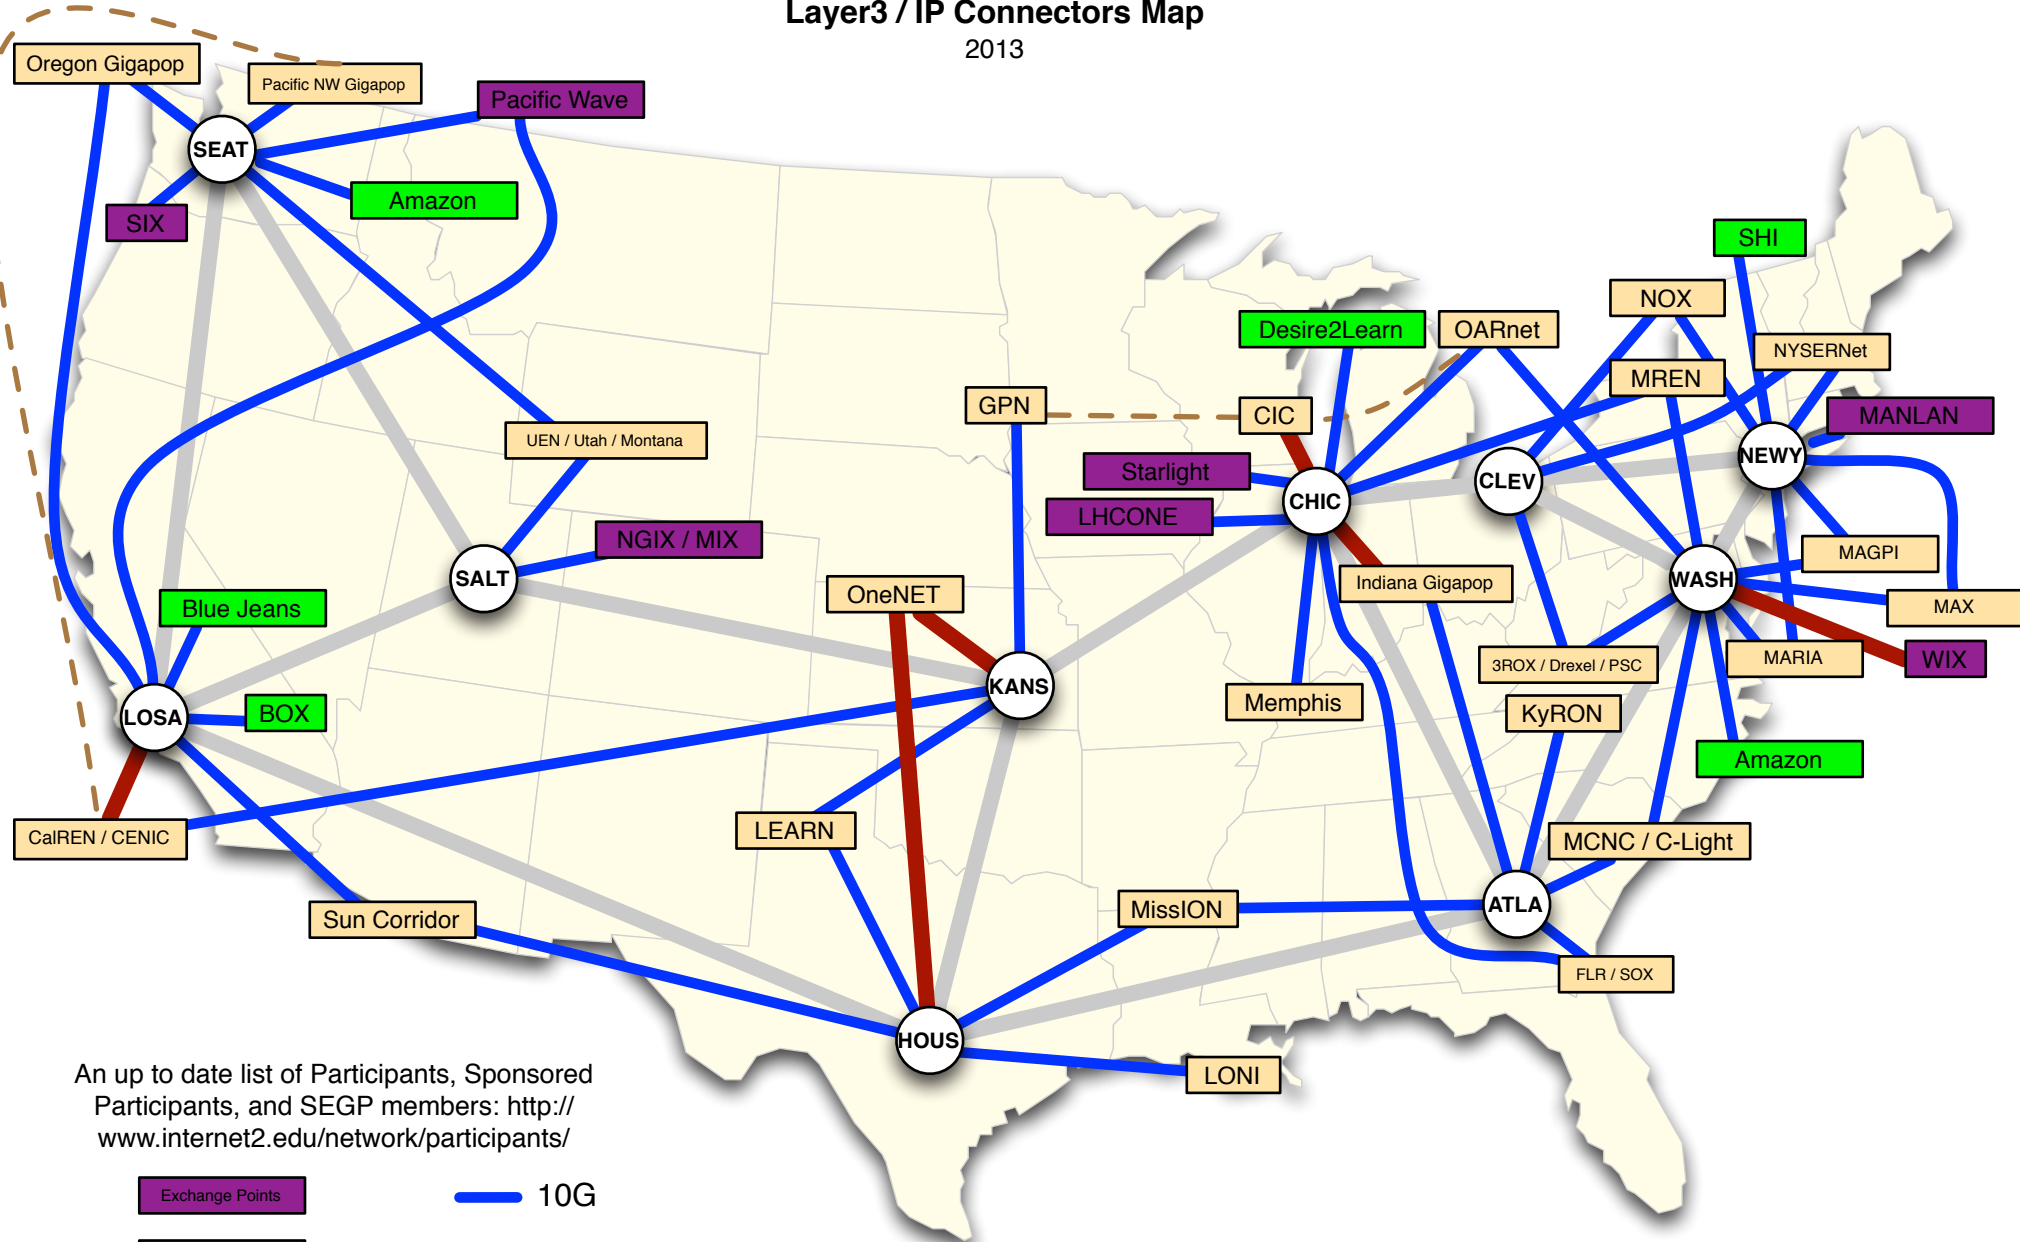

# Internet2 Network

## Layer3 / IP Connectors Map

2013

An up to date list of Participants, Sponsored Participants, and SEGP members: <http://www.internet2.edu/network/participants/>

- Exchange Points
- NET+ Peer
- Connector

- 10G
- 100G
- Backup via another connector